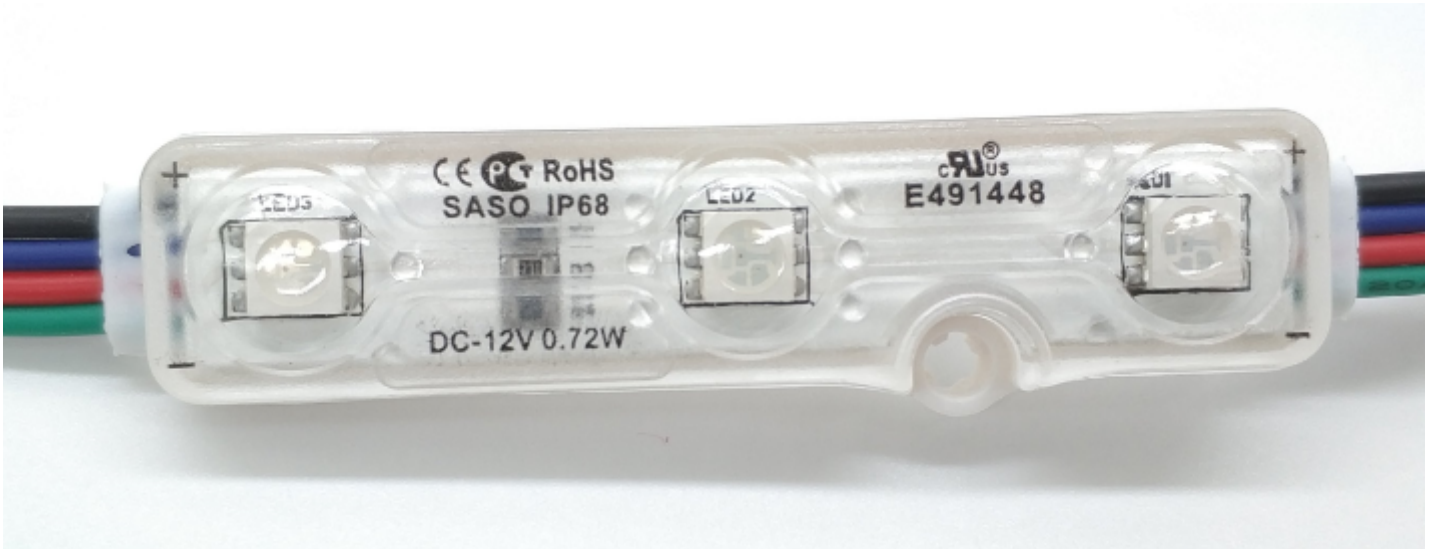

## Product Image

## Dimension

# Specification

Item	Value	Unit
Color	RGB (Red, Green, Blue)	-
Power	0.72W	Watt
Forward Voltage	12	VDC
Forward Current	120	mA
Driving System	Constant Current	-
Wavelength(nm)	-	nm
Viewing angle	120	deg
Module Pitch	89	mm
Size	66X15X7.5	mm
Weight	10	g
Max in series	50	EA
Operating Temp	-20~60	°C
Waterproof	IP68	
Life Time	50000hours	L70
Cable	UL, 18AWG 300V/80°C	