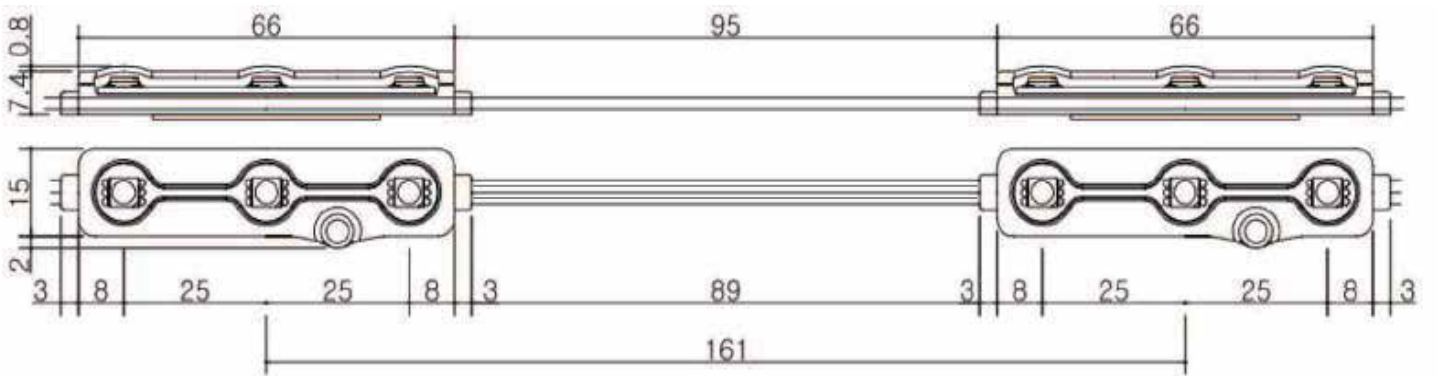

## Product Image

## Dimension

# Specification

Item	Value	Unit
Color	RGB (Red, Green, Blue)	-
Power	0.72W	Watt
Forward Voltage	12	VDC
Forward Current	120	mA
Driving System	Constant Current	-
Wavelength(nm)	-	nm
Viewing angle	120	deg
Module Pitch	89	mm
Size	66X15X7.5	mm
Weight	10	g
Max in series	50	EA
Operating Temp	-20~60	°C
Waterproof	IP68	
Life Time	50000hours	L70
Cable	UL, 18AWG 300V/80°C	