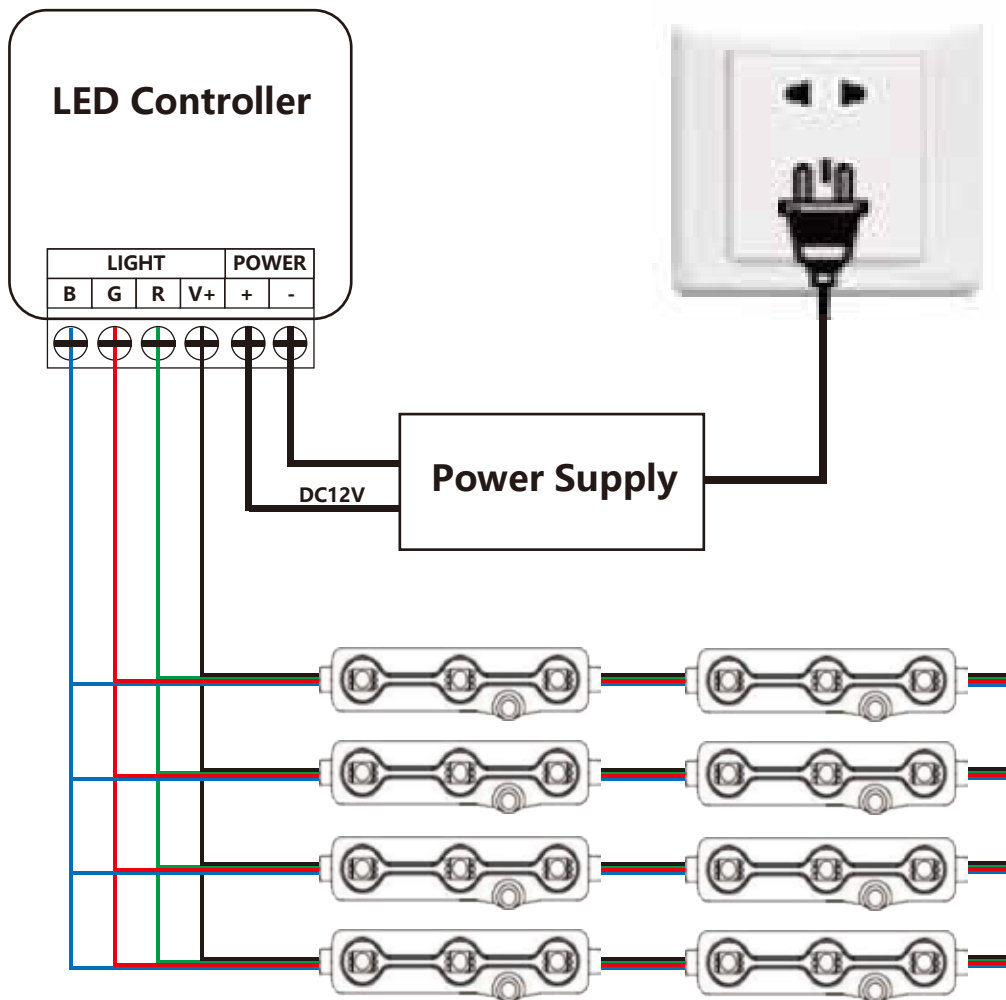

## Dimension

# Specification

Item	Value	Unit
Color	RGB (Red, Green, Blue)	-
Power	0.72W	Watt
Forward Voltage	12	VDC
Forward Current	120	mA
Driving System	Constant Current	-
Wavelength(nm)	-	nm
Viewing angle	120	deg
Module Pitch	89	mm
Size	66X15X7.5	mm
Weight	10	g
Max in series	50	EA
Operating Temp	-20~60	°C
Waterproof	IP68	
Life Time	50000hours	L70
Cable	UL, 18AWG 300V/80°C	

# Connection Diagram