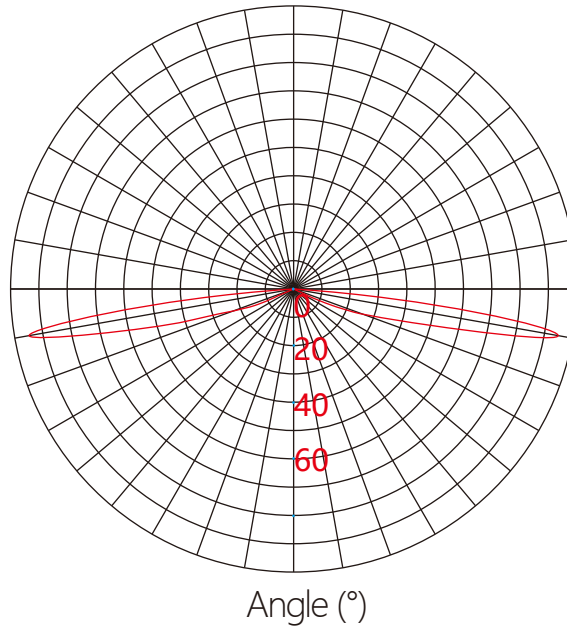

## Dimension

# Specification

Item	Value	Unit
Color	RGB (Red, Green, Blue)	-
Power	0.72W	Watt
Forward Voltage	12	VDC
Forward Current	120	mA
Driving System	Constant Current	-
Wavelength(nm)	-	nm
Viewing angle	120	deg
Module Pitch	89	mm
Size	66X15X7.5	mm
Weight	10	g
Max in series	50	EA
Operating Temp	-20~60	°C
Waterproof	IP68	
Life Time	50000hours	L70
Cable	UL, 18AWG 300V/80°C	

# Connection Diagram

## Beam Angle